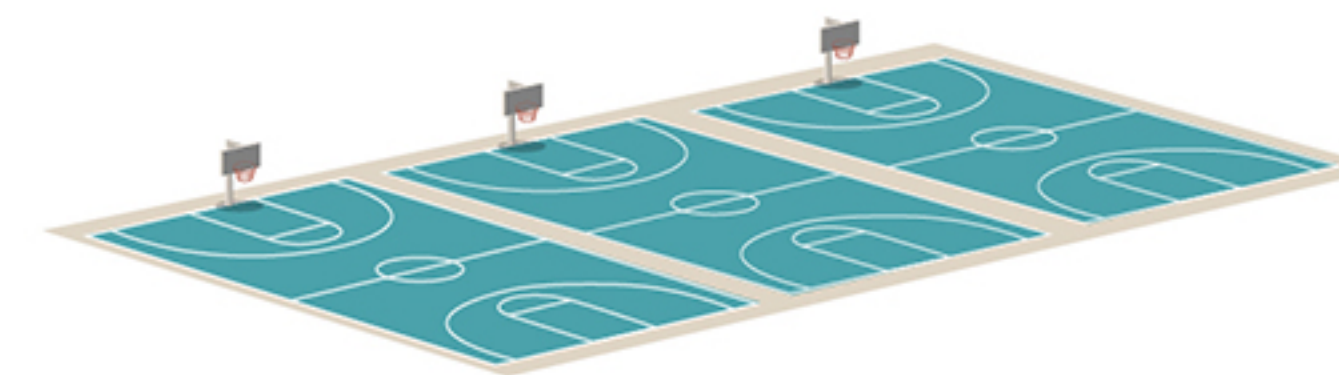

Gator Ubiquity
Turlington Rock
Alachua Sculpture
Ben Hill Griffin Stadium
Ben Hill Griffin Stadium
(alt with Gator colors)

Century Tower
UF Entry Sign
Beaty Towers
Beaty Towers (alt)

Library West/Plaza of Americas
Baughman Center
Mark Bostick Golf Course
Field and Fork Gardens

UF Bat Houses
Broward Outdoor Recreational Complex (skatepark)
Broward Outdoor Recreational Complex (basketball courts)
Lake Alice

Gainsville

- 📍 Mark Bostick Golf Course
- 📍 Field & Fork Farm and Gardens
- 📍 UF Bat Houses
- 📍 Alachua Sculpture
- 📍 Baughman Center
- 📍 Ben Hill Griffin Stadium
- 📍 Broward Outdoor Recreational Complex
- 📍 Lake Alice
- 📍 The Century Tower
- 📍 Turlington Rock
- 📍 Library West/Plaza of the Americas