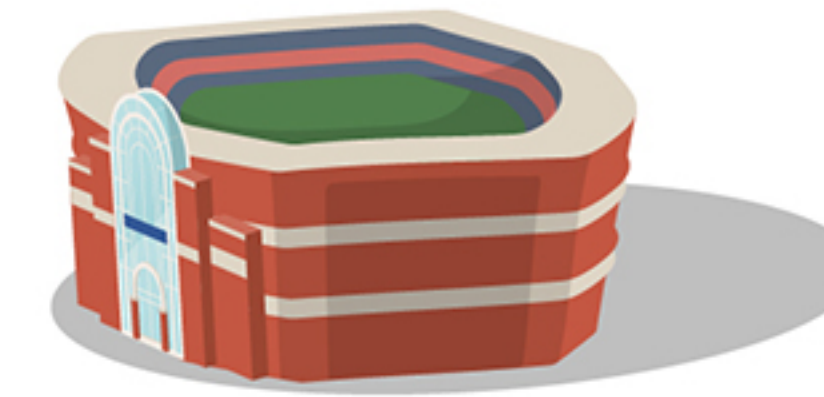

Gator Ubiquity
Turlington Rock
Alachua Sculpture
Ben Hill Griffin Stadium
Ben Hill Griffin Stadium
(alt with Gator colors)

Century Tower
UF Entry Sign
Beaty Towers
Beaty Towers (alt)

Library West/Plaza of Americas
Baughman Center
Mark Bostick Golf Course
Field and Fork Gardens

UF Bat Houses
Broward Outdoor Recreational Complex (skatepark)
Broward Outdoor Recreational Complex (basketball courts)
Lake Alice

Gainsville

- 📍 Mark Bostick Golf Course
- 📍 Field & Fork Farm and Gardens
- 📍 UF Bat Houses
- 📍 Alachua Sculpture
- 📍 Baughman Center
- 📍 Ben Hill Griffin Stadium
- 📍 Broward Outdoor Recreational Complex
- 📍 Lake Alice
- 📍 The Century Tower
- 📍 Turlington Rock
- 📍 Library West/Plaza of the Americas